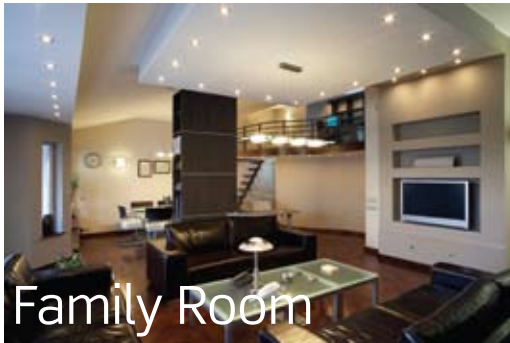

Zone Control Made Easy

Zone control gives you the power to control multiple light sources in many rooms or areas of the home at the push of a button. You can simultaneously activate lights in the kitchen, foyer, family room or outdoors from one location. If you hear a noise at night, one touch on a zone controller or remote in your bedroom can turn on multiple lights to deter possible intruders. You can also activate or turn off downstairs lights from an upstairs room. Be sure to include thermostats and shades from our partners in the Z-Wave® alliance to enjoy the complete capability of your system.

Zone control delivers the flexibility to control a group of lights in an area or zone anywhere in or around your home. KITCHEN, HALLWAY, FAMILY ROOM, LANDSCAPE are among the many options.